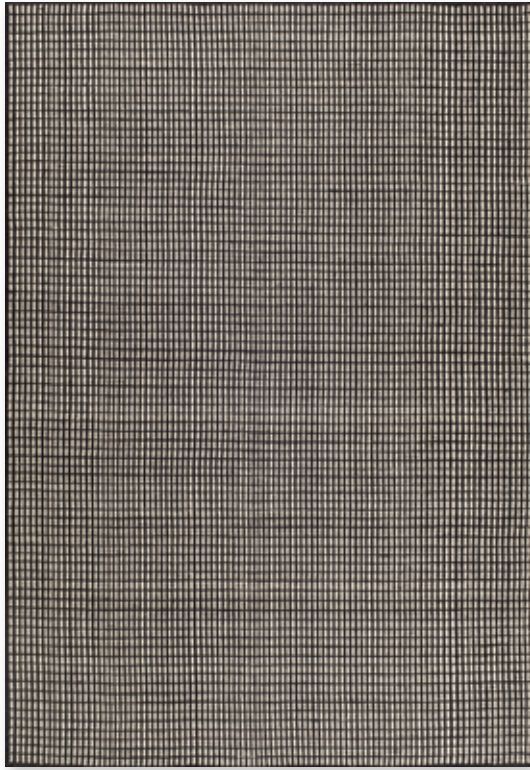

MAKU
WOOLEN KELIMS

capicap
interior decoration

BLACK-WHITE

70x150cm
130x190 cm
160x230 cm
200x300 cm

GREY-WHITE

70x150cm
130x190 cm
160x230 cm
200x300 cm

NATURAL

70x150cm
130x190 cm
160x230 cm
200x300 cm

Flat weave kelims
Pile: 100% wool
Total Weight: 2.100 gr/m² approx.
Thickness: 7mm
Care & Maintenance: Professional cleaning or hand wash with cold water and mild detergent.
Made in India