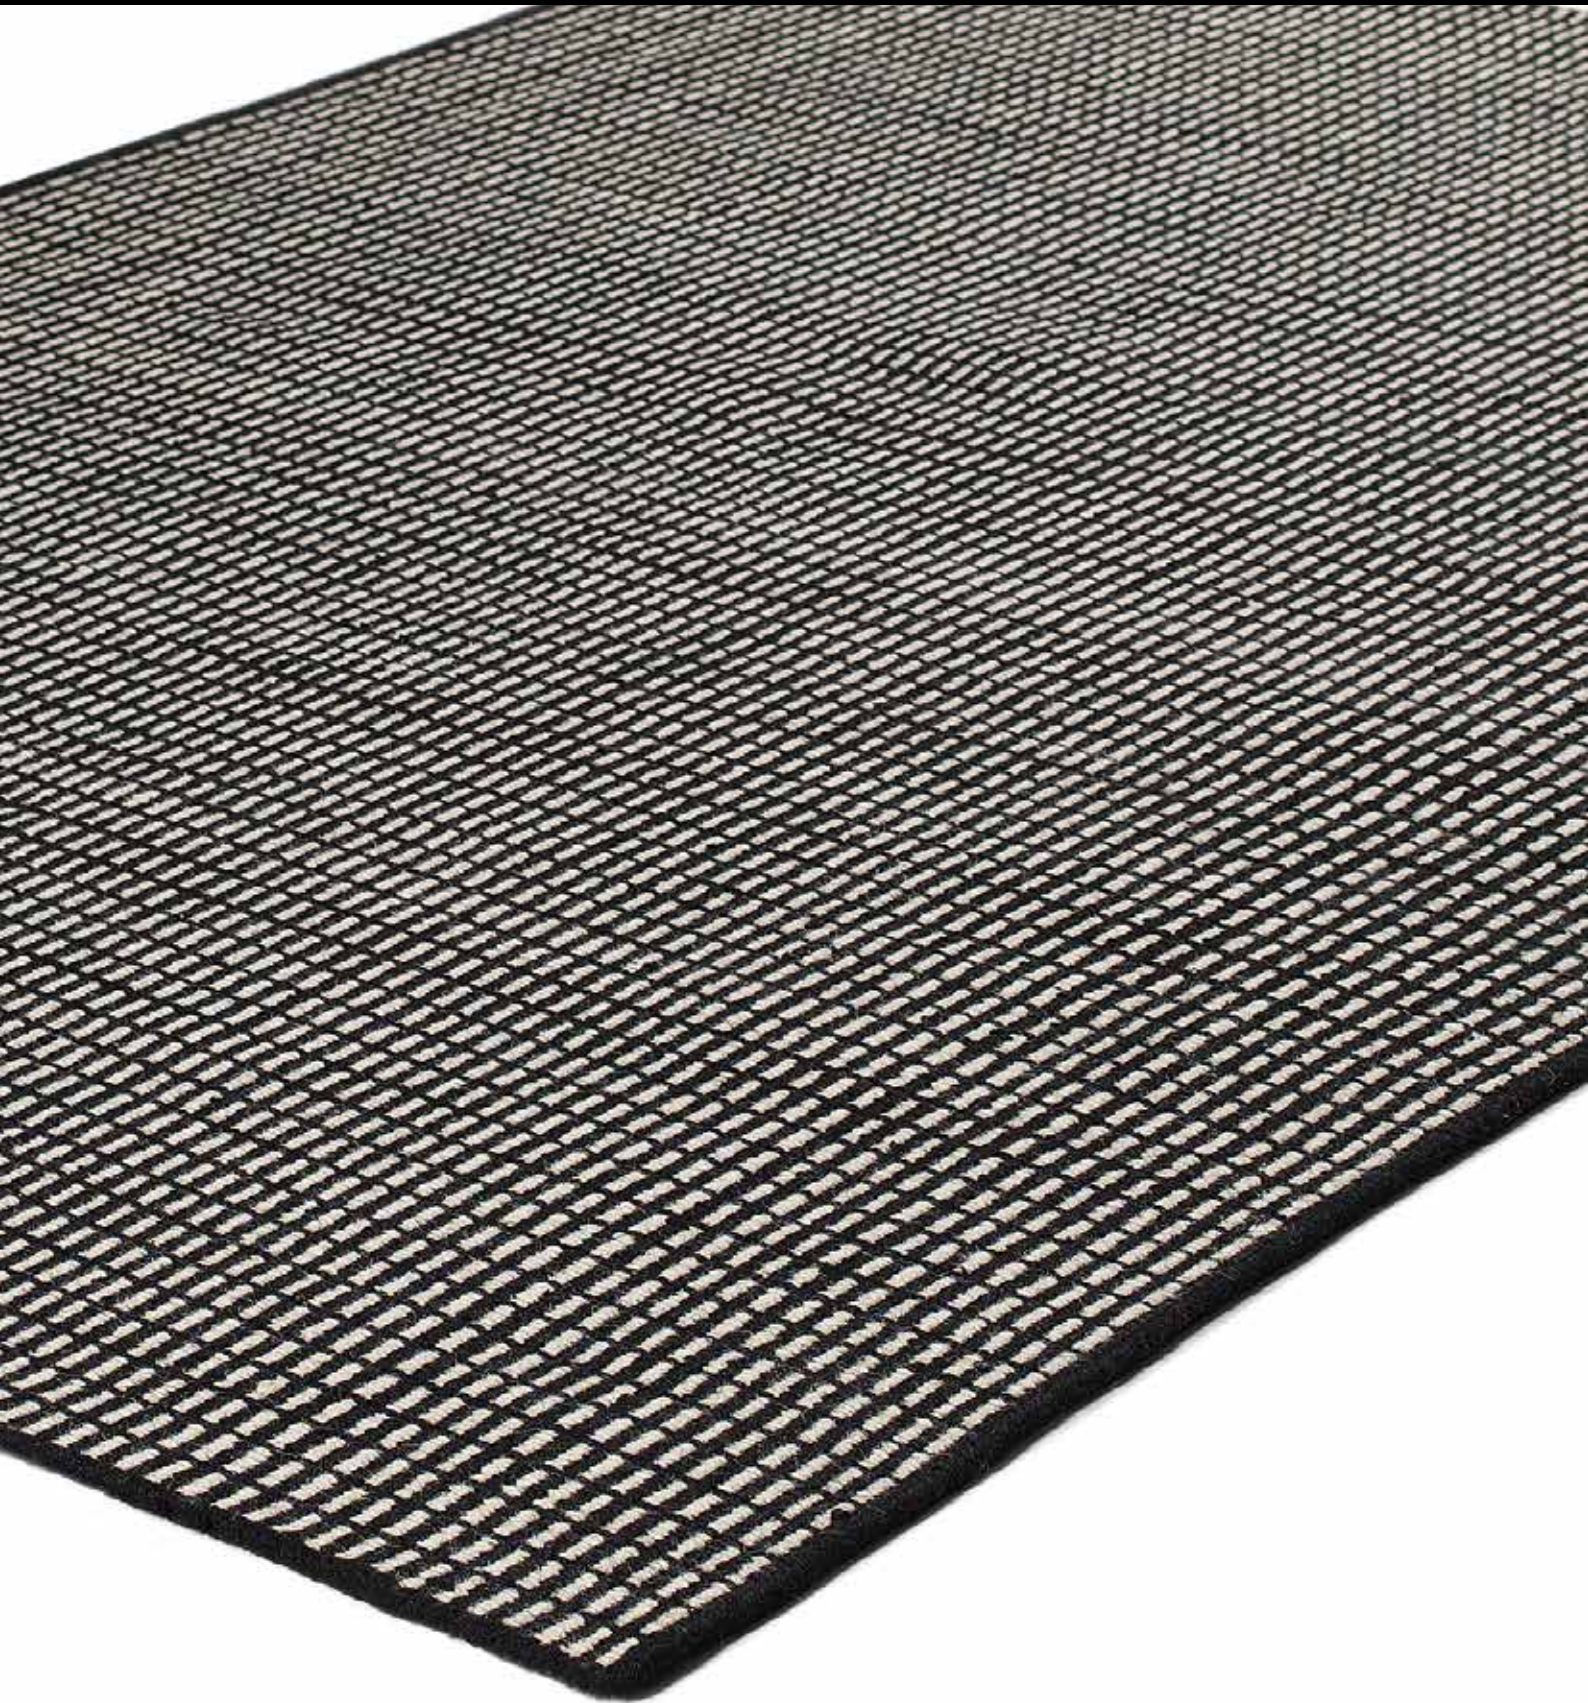

MAKU
WOOLEN KELIMS

capicap
interior decoration

BLACK-WHITE

70x150cm
130x190 cm
160x230 cm
200x300 cm

GREY-WHITE

70x150cm
130x190 cm
160x230 cm
200x300 cm

NATURAL

70x150cm
130x190 cm
160x230 cm
200x300 cm

Flat weave kelims
Pile: 100% wool
Total Weight: 2.100 gr/m² approx.
Thickness: 7mm
Care & Maintenance: Professional cleaning or hand wash with cold water and mild detergent.
Made in India