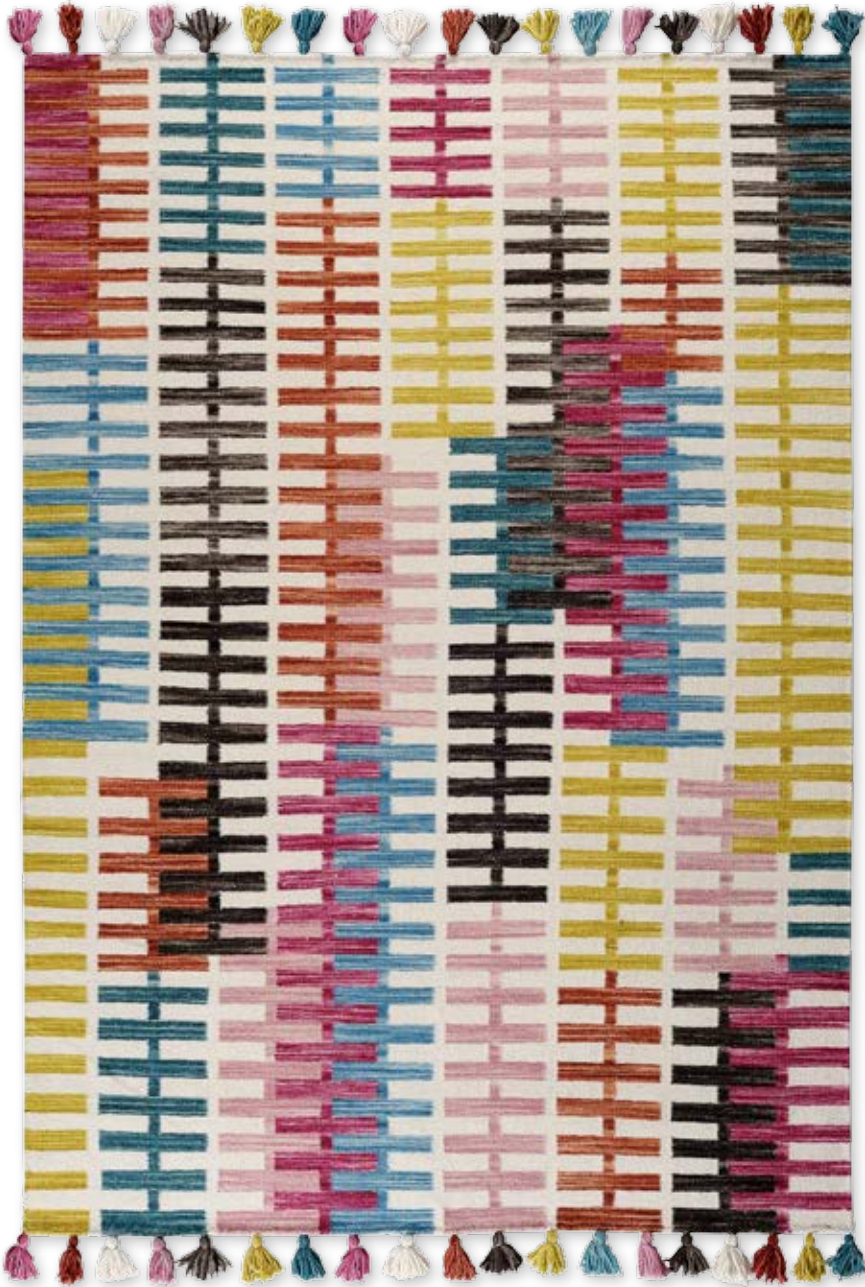

WOOLEN KELIMS

Jacaranda

capicap
interior decoration

MULTY

70x140 cm
130x190 cm
200x250 cm
160x230 cm
200x300 cm
250x300 cm
250x350 cm

Hand Woven kelim
Pile: 100% wool
Total Weight: 1.600 gr/m² approx.
Thickness: 7mm
Care & Maintenance: Professional cleaning or hand wash with cold water and mild detergent.
Made in India

WOOLEN KELIMS

Jacaranda

lapicap
interior decoration